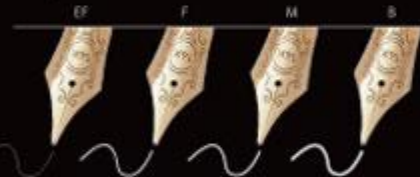

AURORA DOLMA KALEM UÇLARI

AURORA NIB

İZ BIRAKAN YAZI

AURORA uç modelleri yazıda her türlü talebi karşılamak üzere tasarlanır. Modeller arasındaki çeşitlilik, platin grubundan gelen bir metal olan iridyum sayesinde sağlanır. İridyum ucun en üst noktasına kaynakla birleştirilir. İridyumun aldığı şekil ise kalemin özelliğini belirler: kalem ucunun kalınlığı iridyumun boyutuna göre değişir.

A WRITING WHICH LEAVES A SIGN.

Aurora nib models have been conceived to satisfy the heterogeneous writing demands. The variety of the trait is possible thanks to the presence of iridium, a metal coming from the platinum group, which is welded on the nib point. The shape of iridium determines the features, the dimension characterizes the thickness of the trait of each nib model.

STANDART UÇLAR

STANDARD NIBS

Yuvarlak iridyum: Kalem hangi yöne doğru yatırılrsa yatırilsen yazının kalınlığı değişmez.

Spherical Iridium: Constant thickness of the trait with whichever kind of pen inclination.

İridyum daire çapları/ Iridium sphere diameter:
EF: 0,7 mm F: 0,8 mm M: 1 mm B: 1,2 mm

ÖZEL UÇLAR

SPECIAL NIBS

Dört kenarlı iridyum: Kalıgrafik yazı için kalemin eğildiği yöne göre yazının kalınlığı değişir.

ITALIK / ITALIC

MEVCUT UÇLAR

TU

İPSILON LACCA, DE LUXE

İPSILON SILVER, METAL, RESIN, SATIN

STYLE

MAGELLANO ARGENTO

MAGELLANO

Standart uçlar				Özel uçlar	
ef	f	m	b	italik / italic	
v	v	v	v		
v	v	v	v	v	
v	v	v	v		
v	v	v	v		
v	v	v	v		
v	v	v			

*L'arte di lasciare
il segno*

İz bırakma sanatı